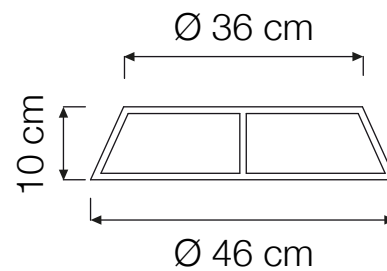

# H2O F FLOOR LAMP

**H2O F** (Ø 46 cm x 27,5 cm) max 100W | E27 (230V) - E26 (120V)  
LED bulbs compatible | rec. LED 13W

Led color temperature recommended:  
neutral white 4200 °K / warm white 2700 °K