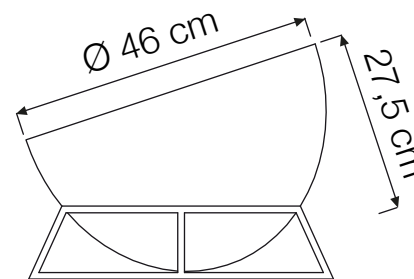

# H2O F FLOOR LAMP

**H2O F** (Ø 46 cm x 27,5 cm) max 100W | E27 (230V) - E26 (120V)  
LED bulbs compatible | rec. LED 13W

Led color temperature recommended:  
neutral white 4200 °K / warm white 2700 °K